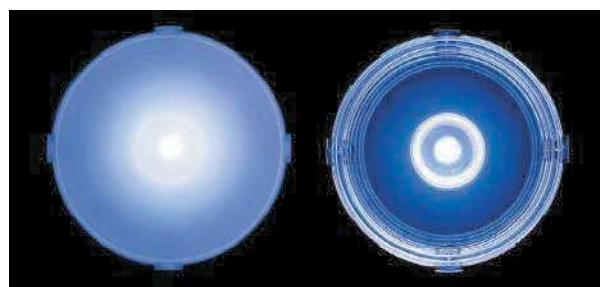

Élite Series SELF-CONTAINED

Classic beacon light with a timeless design and high resistance. Consisting of a central white LED and polycarbonate diffuser available in different colours. Self-contained (Ni-MH HT battery) and maintained mode functioning. Ideal size for installation in round or square universal box.

Surface mounting

Élite beacon light with opal or transparent diffuser.

Installation scheme