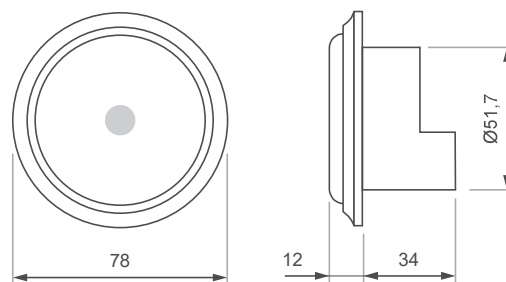

Surface mounting